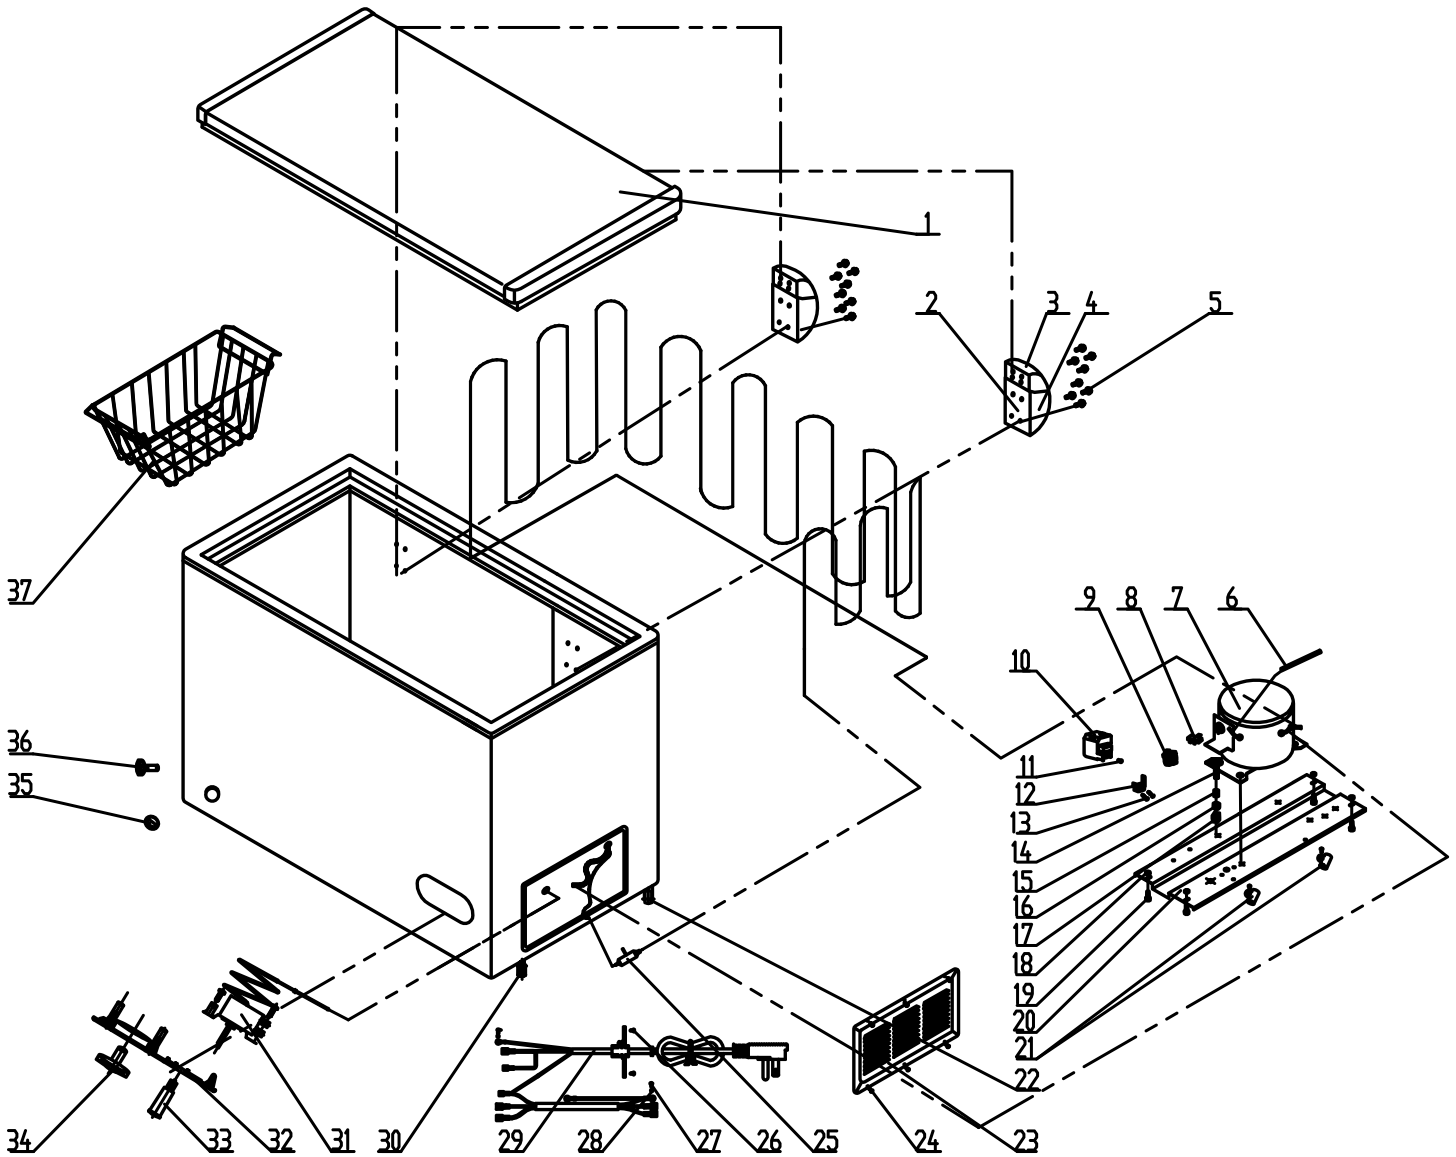

Parts Breakdown

Model FR-CN-0155 45294

Parts Breakdown

Model FR-CN-0155 45294

Item No.	Description	Position	Item No.	Description	Position	Item No.	Description	Position
60039	Door for 45294	1	60052	Compressor Support for 45294	14	60065	Screw for 45294	27
60040	Gemel (Door Hinge) for 45294	2	60053	Suction Tube Sleeve for 45294	15	60066	Spring Washer for 45294	28
60041	Upper Cover for 45294	3	60054	Rubber Spacer for 45294	16	60067	Power Cord for 45294	29
60042	Bottom Cover for 45294	4	60055	Screw for 45294	17	60068	Front Foot for 45294	30
60043	Screw for 45294	5	60056	Screw for 45294	18	79804	Thermostat for 45294	31
60044	Compressor Pipe for 45294	6	60057	Self Tapping Screw for 45294	19	60070	Control Panel for 45294	32
60045	Compressor for 45294	7	60058	Compressor Support for 45294	20	60071	Indicator Lamp for 45294	33
60046	Overload Capacity for 45294	8	60059	Wire Clip for 45294	21	60072	Knob of Temp-Control for 45294	34
60047	PTC Starting Relay for 45294	9	60060	Castor for 45294	22	60073	Drain Plug for 45294	35
60048	Cover for 45294	10	60061	Compressor Cover for 45294	23	60074	Drain Hole Stopper for 45294	36
60049	Fastening Screw for 45294	11	60062	Self Tapping Screw for 45294	24	60075	Basket for 45294	37
60050	Cover for 45294	12	60063	Filter for 45294	25			
60051	Fastening Screw for 45294	13	60064	Screw for 45294	26			